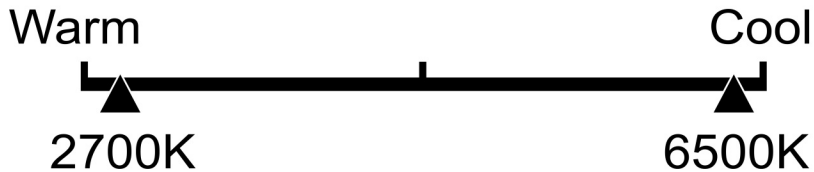

Lighting Facts Per Bulb

Brightness **1000 lumens**

Estimated Yearly Energy Cost

Based on 3 hrs/day, 11¢/kWh.
Cost depends on rates and use.

Life

Based on 3 hrs/day

45.7 years

Light Appearance

Energy Used **11.1 Watts**

LEDR6/RGBW/AG/R
P

Brightness
1000
lumens

Estimated
Energy Cost
per year