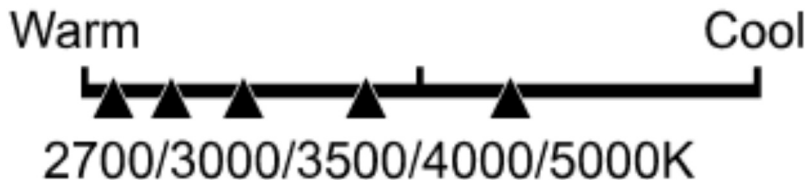

# Lighting Facts Per Bulb

**Brightness** **850 lumens**

**Estimated Yearly Energy Cost** **\$1.57**

Based on 3 hrs/day, 11¢/kWh.  
Cost depends on rates and use.

## Life

Based on 3 hrs/day

**45.7 years**

## Light Appearance

**Energy Used** **13 Watts**

LEDR6XT/6WYCA

Brightness  
**850**  
lumens

Estimated  
Energy Cost  
**\$1.57**  
per year