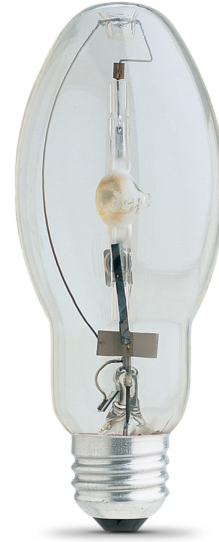

175W Cool White (4000K) ED17 Shape E26 Medium Base Clear Metal Halide High-Intensity Discharge HID Light Bulb

Features

- For use in enclosed fixtures like industrial exterior lights like streetlights, parking lot lights, and interior commercial lights like high and low bays
- 175-watt energy use
- 14,400 lumens light output

Specifications

Item Number	Item Length (In)	Item Width (In)	Bulb Shape
MH175/U/MED/HDRP	5.3	2.2	ED17
Bulb Type	Bulb Base	Bulb Finish	Technology
Elliptical Dimpled	E26	Clear	HID
Brightness (LUMENS)	Lumen Efficiency (LPW)	Color Accuracy (CRI)	Color Temperature (CCT)
14400	82.29	65	4000
Life Hours	Life Years	Voltage	Replacement
10000	9.1	NA	NA
Annual Energy Cost	Energy Efficiency	Energy Used (Wattage)	Battery Operated
21.08	NA	175	No
Pack Quantity	Smart	Portable	Dimmable
1	No	No	No
Hardwire	Enclosed Fixture Rated	Safety Location	Energy Star
No	Required	NA	No
CEC Compliant			
Not Regulated			