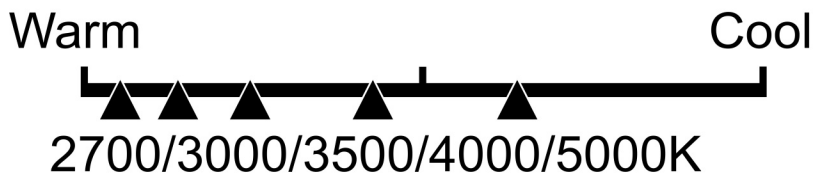

Lighting Facts Per Bulb

Brightness **1600 lumens**

Estimated Yearly Energy Cost **\$2.11**

Based on 3 hrs/day, 11¢/kWh.
Cost depends on rates and use.

Life

Based on 3 hrs/day

22.8 years

Light Appearance