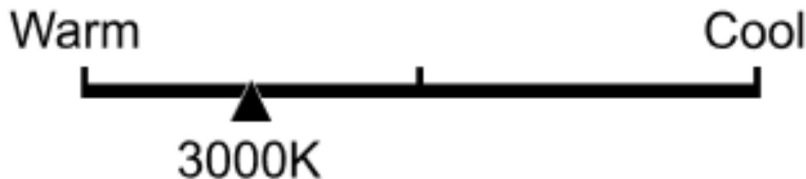

Lighting Facts Per Bulb

Brightness 1600 lumens

Estimated Yearly Energy Cost \$2.11

Based on 3 hrs/day, 11¢/kWh.
Cost depends on rates and use.

Life

Based on 3 hrs/day

22.8 years

Light Appearance