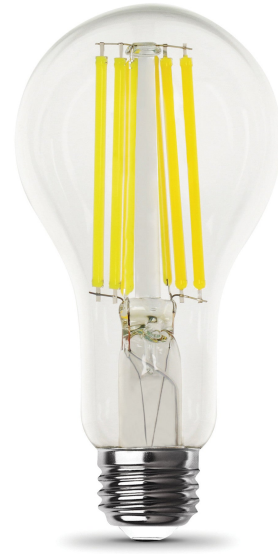

18W (150W Replacement) Bright White (3000K) A21 E26 Base Dimmable Bright Light Output LED Filament Light Bulb

Features

- Versatile bulb suitable for a variety of fixtures and lighting applications
- Exposed filament look lends a touch of elegance to chandeliers
- LED technology uses considerably less power compared to incandescent lights

Specifications

Item Number	Item Length (In)	Item Width (In)	Bulb Shape
OM150DM/CL/830/FIL	5.3	2.7	A21
Bulb Type	Bulb Base	Bulb Finish	Technology
A	E26	Clear	LED - Filament
Brightness (LUMENS)	Lumen Efficiency (LPW)	Beam Angle	Color Accuracy (CRI)
2605	144.72	40	80
Color Temperature (CCT)	Life Hours	Life Years	Voltage
3000	15000	13.7	120
Replacement	Annual Energy Cost	Energy Efficiency	Energy Used (Wattage)
150	2.17	88.0%	18
Battery Operated	Pack Quantity	Smart	Portable
No	1	No	No
Dimmable	Hardwire	Enclosed Fixture Rated	Safety Location
Yes	No	Yes	Damp
Energy Star	CEC Compliant	Warranty Years	
No	Not Regulated	3	