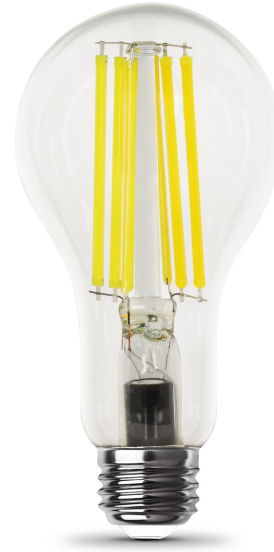

12W (150 W Replacement) Daylight (5000K) A21 E26 Base Dimmable Bright Light Output LED Filament Light Bulb

Features

- Versatile bulb suitable for a variety of fixtures and lighting applications
- Exposed filament look lends a touch of elegance to chandeliers
- LED technology uses considerably less power compared to equivalent incandescent lights

Specifications

Item Number	Item Width (In)	Item Length (In)	Bulb Shape
OM150DM/CL/850/FIL	2.7	5.4	PAR38
Bulb Type	Bulb Base	Bulb Finish	Dimmable
Reflector	E26	Clear	YES
Technology	Energy Used (Wattage)	Replacement	Voltage
LED - Filament	18	150	120
Energy Efficiency	Annual Energy Cost	Brightness (LUMENS)	Lumen Efficiency (LPW)
88.0%	2.17	2605	144.72
Color Temperature (CCT)	Color Accuracy (CRI)	Beam Angle	Life Years
5000	80	40	13.7
Life Hours	Pack Quantity	CEC Compliant	Warranty Years
15000	1	Not Regulated	3
Portable	Hardwire	Battery Operated	Smart
NO	NO	NO	No
Safety Location			
Wet			