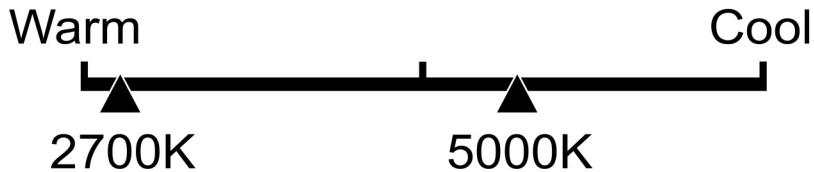

Lighting Facts Per Bulb

Brightness **800 lumens**

Estimated Yearly Energy Cost **\$1.06**

Based on 3 hrs/day, 11¢/kWh.
Cost depends on rates and use.

Life

Based on 3 hrs/day

13.7 years

Light Appearance