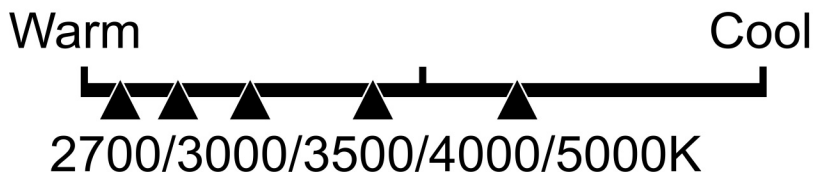

Lighting Facts Per Bulb

Brightness **800 lumens**

Estimated Yearly Energy Cost **\$1.2**

Based on 3 hrs/day, 11¢/kWh.
Cost depends on rates and use.

Life

Based on 3 hrs/day

22.8 years

Light Appearance

Energy Used **10 Watts**

OM60DM/5CCT/4

Brightness
800
lumens

Estimated
Energy Cost
\$1.2
per year