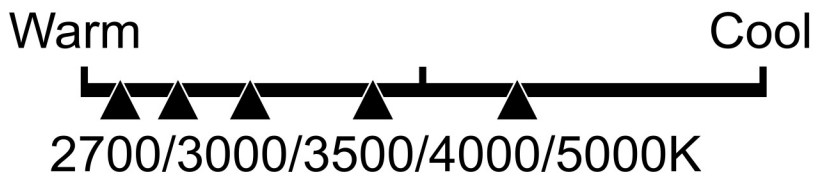

Lighting Facts Per Bulb

Brightness **800 lumens**

Estimated Yearly Energy Cost **\$1.2**

Based on 3 hrs/day, 11¢/kWh.
Cost depends on rates and use.

Life

Based on 3 hrs/day

22.8 years

Light Appearance

Energy Used **10 Watts**

OM60DM/5CCT/4

Brightness
800
lumens

Estimated
Energy Cost
\$1.2
per year