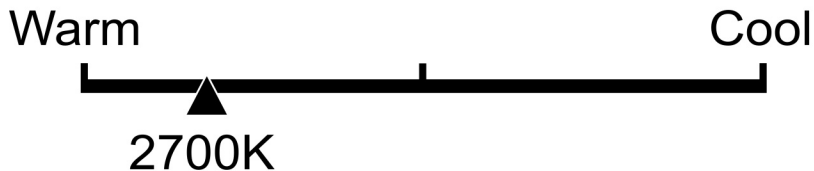

Lighting Facts Per Bulb

Brightness **800 lumens**

Estimated Yearly Energy Cost **\$1.06**

Based on 3 hrs/day, 11¢/kWh.
Cost depends on rates and use.

Life

Based on 3 hrs/day

22.8 years

Light Appearance