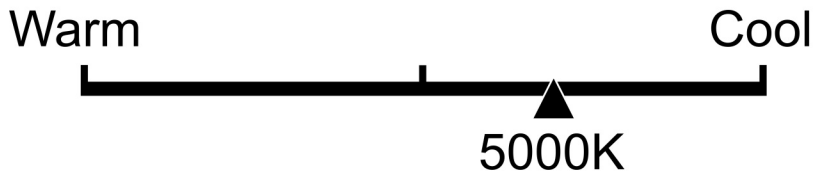

Lighting Facts Per Bulb

Brightness **560 lumens**

Estimated Yearly Energy Cost **\$0.75**

Based on 3 hrs/day, 11¢/kWh.
Cost depends on rates and use.

Life

Based on 3 hrs/day

22.8 years

Light Appearance