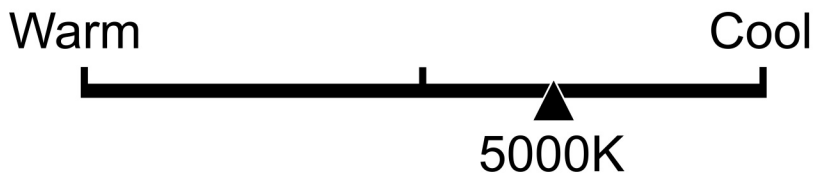

Lighting Facts Per Bulb

Brightness **560 lumens**

Estimated Yearly Energy Cost **\$0.75**

Based on 3 hrs/day, 11¢/kWh.
Cost depends on rates and use.

Life

Based on 3 hrs/day

22.8 years

Light Appearance