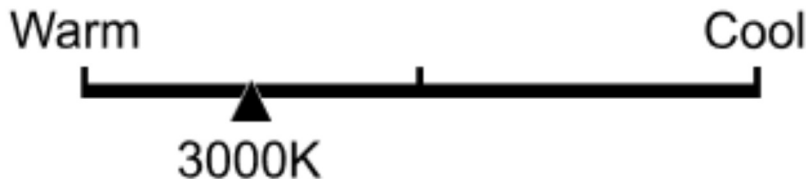

Lighting Facts Per Bulb

Brightness **750 lumens**

Estimated Yearly Energy Cost **\$1.0**

Based on 3 hrs/day, 11¢/kWh.
Cost depends on rates and use.

Life

Based on 3 hrs/day

22.8 years

Light Appearance