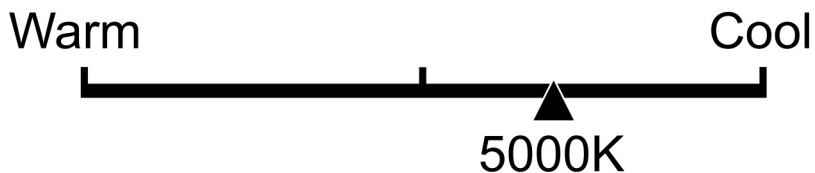

Lighting Facts Per Bulb

Brightness **750 lumens**

Estimated Yearly Energy Cost **\$1.0**

Based on 3 hrs/day, 11¢/kWh.
Cost depends on rates and use.

Life

Based on 3 hrs/day

22.8 years

Light Appearance