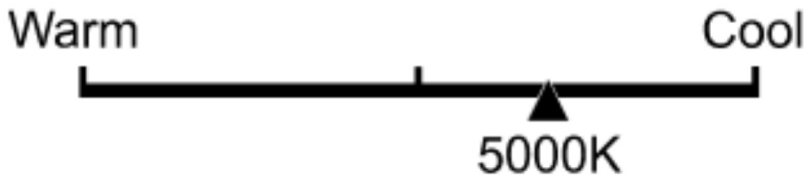

Lighting Facts Per Bulb

Brightness **750 lumens**

Estimated Yearly Energy Cost **\$1.0**

Based on 3 hrs/day, 11¢/kWh.
Cost depends on rates and use.

Life

Based on 3 hrs/day

22.8 years

Light Appearance