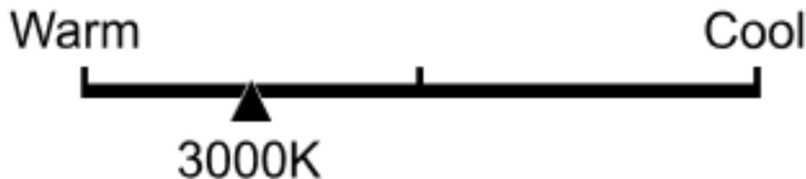

Lighting Facts Per Bulb

Brightness **1600 lumens**

Estimated Yearly Energy Cost **$2.13**

Based on 3 hrs/day, 11¢/kWh.
Cost depends on rates and use.

Life

Based on 3 hrs/day

22.8 years

PAR38DM/1600/93
OCA/2

Light Appearance

Energy Used **17.7 Watts**

Brightness
1600
lumens

Estimated
Energy Cost

$2.13

per year