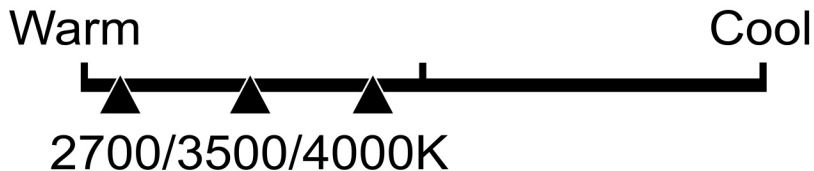

Lighting Facts Per Bulb

Brightness **1500 lumens**

Estimated Yearly Energy Cost **\$1.57**

Based on 3 hrs/day, 11¢/kWh.
Cost depends on rates and use.

Life

Based on 3 hrs/day

13.7 years

Light Appearance