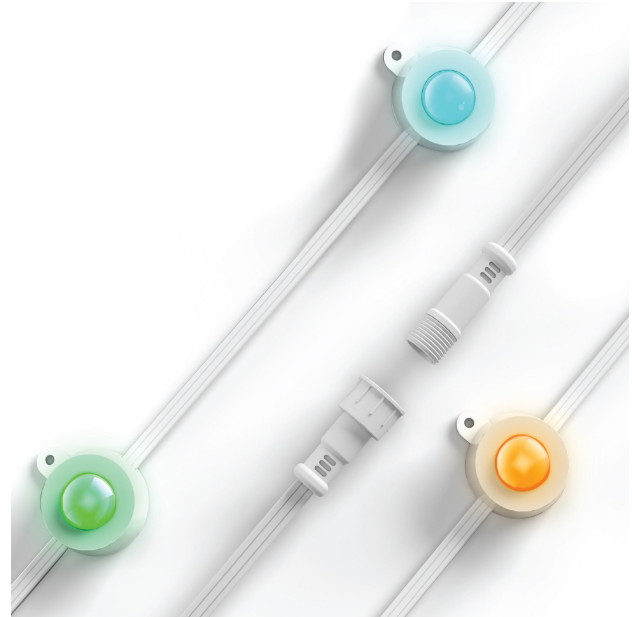

16 Ft. Extension For Smart Chasing Permanent Outdoor Lights

Features

- Connects to Feit Electric permanent outdoor lights (sold separately) to extend coverage
- Change colors and create rich, vibrant lighting displays for your outdoor space
- 75+ preset scenes and millions of customizable colors to personalize your outdoor lighting according to your preferences and occasions
- **Ideal usage:** Holiday and Parties

Specifications

Item Number	Item Length (In)	Item Width (In)	Item Height (In)
SL50-36/RGB/AG/16EXT	198.8	1.9	0.9
Bulb Finish	Cord color	String Light Color	String Light Length
White	White	White	16 ft.
Technology	Beam Angle	Color Accuracy (CRI)	Color Temperature (CCT)
LED - SMD	270	80	RGBW
Annual Energy Cost	Battery Operated	Pack Quantity	Bulbs Included
1.45	No	1	12
Smart	Portable	Dimmable	Hardwire
Yes	Yes	No	No
Enclosed Fixture Rated	Safety Location	Energy Star	CEC Compliant
No	Wet	No	Not Regulated
Warranty Years	Special Features		
1	Voice Control,Color Chasing		