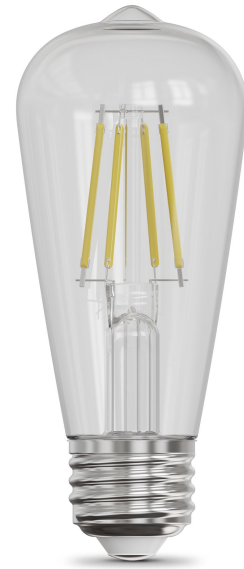

# 5.5W (60W Replacement) ST15 E26 Dimmable Straight Filament Clear Glass Vintage Edison LED Light Bulb, Soft White (2-Pack)

## Features

- Combines the latest in LED technology with a timeless, traditional look
- Adds dramatic vintage style of a high-end restaurant or hotel
- Dial it up, dial it down to set the mood with fully dimmable customizable lighting
- **Ideal usage:** Decorative Fixture, Exposed-bulb Lighting Applications, Pendants

## Specifications

<b>Item Number</b>	<b>Item Length (In)</b>	<b>Item Width (In)</b>	<b>Bulb Shape</b>
ST1560/CL/VG/LED/2	4.5	1.9	ST15
<b>Bulb Type</b>	<b>Bulb Base</b>	<b>Bulb Finish</b>	<b>Brightness (LUMENS)</b>
Straight Tubular	E26	Clear	500
<b>Lumen Efficiency (LPW)</b>	<b>Beam Angle</b>	<b>Color Accuracy (CRI)</b>	<b>Color Temperature (CCT)</b>
90.91	270	80	2100
<b>Life Hours</b>	<b>Life Years</b>	<b>Voltage</b>	<b>Replacement</b>
15000	13.7	120	60
<b>Annual Energy Cost</b>	<b>Energy Used (Wattage)</b>	<b>Battery Operated</b>	<b>Pack Quantity</b>
0.66	5.5	No	2
<b>Smart</b>	<b>Portable</b>	<b>Dimmable</b>	<b>Hardwire</b>
No	No	Yes	No
<b>Enclosed Fixture Rated</b>	<b>Safety Location</b>	<b>Energy Star</b>	<b>CEC Compliant</b>
Yes	Damp	No	Not Regulated