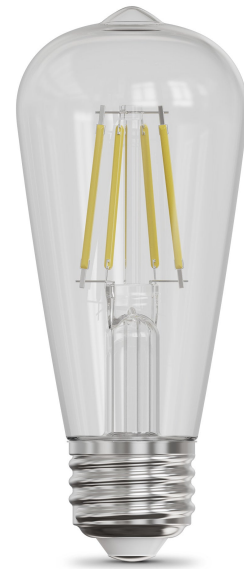

5.5W (60W Replacement) ST15 E26 Dimmable Straight Filament Clear Glass Vintage Edison LED Light Bulb, Soft White (2-Pack)

Features

- Combines the latest in LED technology with a timeless, traditional look
- Adds dramatic vintage style of a high-end restaurant or hotel
- Dial it up, dial it down to set the mood with fully dimmable customizable lighting

Specifications

Item Number	Bulb Shape	Bulb Type	Bulb Base
ST1560/CL/VG/LED/2	ST15	Straight Tubular	E26
Dimmable	Energy Used (Wattage)	Replacement	Voltage
YES	5.5	60	120
Annual Energy Cost	Brightness (LUMENS)	Lumen Efficiency (LPW)	Color Temperature (CCT)
0.66	500	90.91	2100
Color Accuracy (CRI)	Life Years	Life Hours	Pack Quantity
80	13.7	15000	2
CEC Compliant	Portable	Hardwire	Battery Operated
Not Regulated	NO	NO	NO
Smart	Safety Location		
No	Damp		