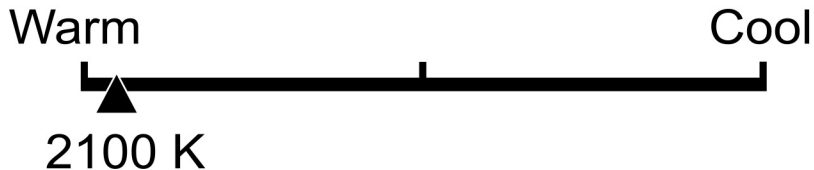

# Lighting Facts Per Bulb

---

**Brightness** **200 lumens**

---

**Estimated Yearly Energy Cost** **\$0.42**

Based on 3 hrs/day, 11¢/kWh.  
Cost depends on rates and use.

---

## Light Appearance

**Energy Used** **3.5 Watts**

---

ST15C/VG/LED

Brightness  
**200**  
lumens

Estimated  
Energy Cost  
**\$0.42**  
per year