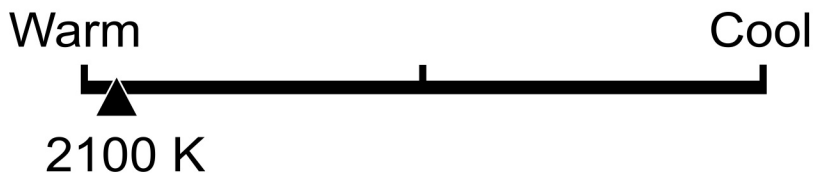

Lighting Facts Per Bulb

Brightness **1300 lumens**

Estimated Yearly Energy Cost **\$1.81**

Based on 3 hrs/day, 11¢/kWh.
Cost depends on rates and use.

Life

Based on 3 hrs/day

13.7 years

Light Appearance