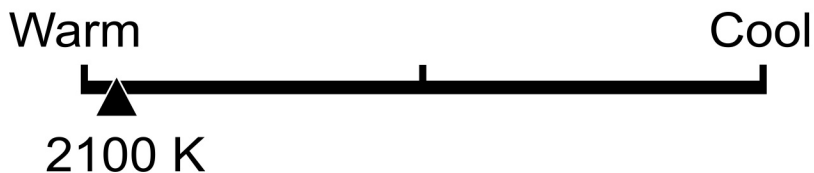

Lighting Facts Per Bulb

Brightness **250 lumens**

Estimated Yearly Energy Cost **\$0.33**

Based on 3 hrs/day, 11¢/kWh.
Cost depends on rates and use.

Life

Based on 3 hrs/day

13.7 years

Light Appearance