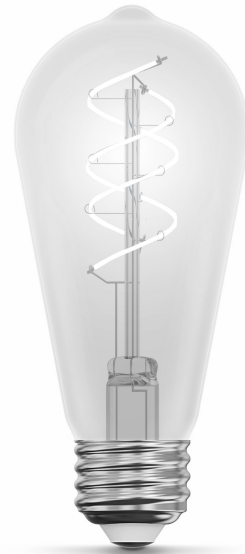

5.5W (40W Equivalent) Daylight (5000K) ST19 Shape (E26 Base) LED Designer Spiral White Filament Bulb

Features

- Exposed white filament blends into the aesthetic of any room for maximum versatility
- High 90+ CRI bulbs bring out more natural skin tones and vibrant, true-to-life colors
- Looks as beautiful off as it does on

Specifications

Item Number	Item Width (In)	Item Length (In)	Bulb Shape
ST1940S2950WFIL/HDRP	2.3	5.3	ST19
Bulb Type	Bulb Base	Dimmable	Energy Used (Wattage)
Straight Tubular	E26	YES	5.5
Replacement	Voltage	Energy Efficiency	Annual Energy Cost
40	120	91.3%	0.66
Brightness (LUMENS)	Lumen Efficiency (LPW)	Color Temperature (CCT)	Color Accuracy (CRI)
500	90.91	5000	90
Life Years	Life Hours	Pack Quantity	CEC Compliant
13.7	15000	1	Title 20
Portable	Hardwire	Battery Operated	Smart
NO	NO	NO	No
Safety Location			
Damp			