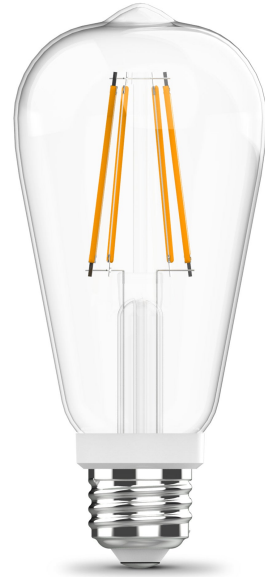

8.8W (60W Replacement) ST19 E26 Motion Activated Straight Filament Clear Glass Vintage Edison LED Light Bulb, Soft White

Features

- Exposed filament look lends a touch of elegance to any room
- Automatic sensors turn the light on when motion is detected
- 90+ high CRI color rendering light bulbs makes colors more realistic and vibrant

Specifications

Item Number	Bulb Shape	Bulb Type	Bulb Base
ST1960CL927CAMM/HDRP	ST19	Straight Tubular	E26
Technology	Brightness (LUMENS)	Lumen Efficiency (LPW)	Color Accuracy (CRI)
LED - Filament	800	90.91	90
Color Temperature (CCT)	Life Hours	Life Years	Voltage
2700	15000	13.7	120
Replacement	Annual Energy Cost	Energy Efficiency	Energy Used (Wattage)
60	1.06	85.3%	8.8
Battery Operated	Pack Quantity	Smart	Portable
NO	1	No	NO
Dimmable	Hardwire	Enclosed Fixture Rated	Safety Location
NO	NO	YES	Damp
Energy Star	CEC Compliant		
No	Title 20		