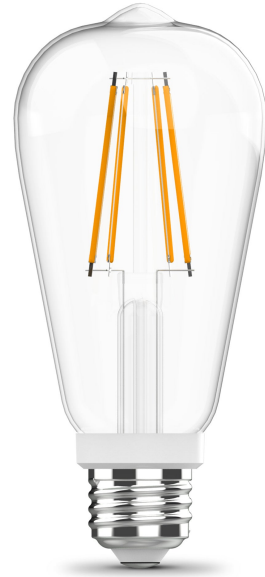

8.8W (60W Replacement) ST19 E26 Motion Activated Straight Filament Clear Glass Vintage Edison LED Light Bulb, Daylight

Features

- Exposed filament look lends a touch of elegance to any room
- Automatic sensors turn the light on when motion is detected
- Dial it up, dial it down-set the mood with fully dimmable vintage style lighting

Specifications

Item Number	Item Length (In)	Item Width (In)	Bulb Shape
ST1960CL950CAMM/HDRP	5.7	2.5	ST19
Bulb Type	Bulb Base	Technology	Brightness (LUMENS)
Straight Tubular	E26	LED - Filament	800
Lumen Efficiency (LPW)	Color Accuracy (CRI)	Color Temperature (CCT)	Life Hours
90.91	90	5000	15000
Life Years	Voltage	Replacement	Annual Energy Cost
13.7	120	60	1.06
Energy Efficiency	Energy Used (Wattage)	Battery Operated	Pack Quantity
85.3%	8.8	NO	1
Smart	Portable	Dimmable	Hardwire
No	NO	NO	NO
Enclosed Fixture Rated	Safety Location	Energy Star	CEC Compliant
YES	Damp	No	Title 20