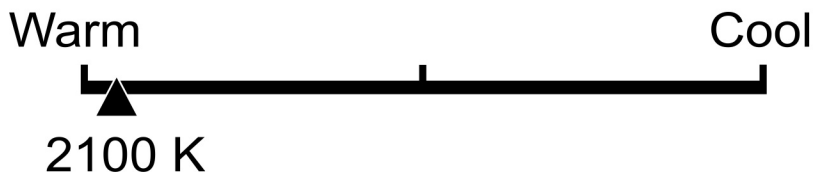

Lighting Facts Per Bulb

Brightness **800 lumens**

Estimated Yearly Energy Cost **\$0.99**

Based on 3 hrs/day, 11¢/kWh.
Cost depends on rates and use.

Life

Based on 3 hrs/day

13.7 years

Light Appearance