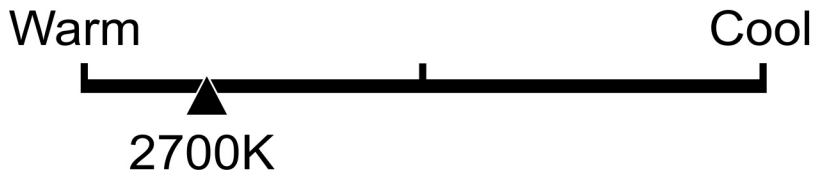

## Light Appearance

**Energy Used** **8.8 Watts**

---

ST19CL927CA/DD/  
FILED

Brightness  
**800**  
lumens

Estimated  
Energy Cost

**\$1.06**  
per year