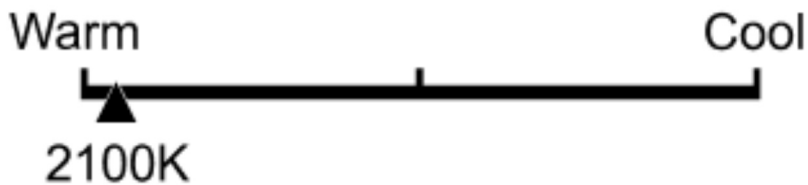

Lighting Facts Per Bulb

Brightness **300 lumens**

Estimated Yearly Energy Cost **\$0.72**

Based on 3 hrs/day, 11¢/kWh.
Cost depends on rates and use.

Life

Based on 3 hrs/day

13.7 years

Light Appearance