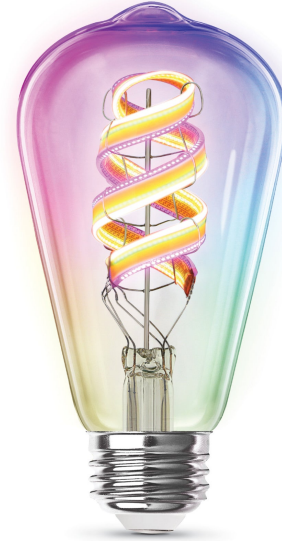

60W Replacement ST21 E26 Dimmable Color Changing Spiral Filament Vintage Decorative Smart Wifi LED Light Bulb

Features

- Turn on/off and adjust lighting with your smartphone
- Compatible with Google Home and Amazon Alexa voice assistants
- Chose from millions of color to match your mood

Specifications

Item Number	Item Width (In)	Item Length (In)	Bulb Shape
ST2160/RGBW/FIL/AG	2.5	5.4	ST21
Bulb Type	Bulb Base	Bulb Finish	Dimmable
Straight Tubular	E26	Clear	No
Technology	Energy Used (Wattage)	Replacement	Voltage
LED - Flexible Filament	6	60	120
Energy Efficiency	Annual Energy Cost	Brightness (LUMENS)	Lumen Efficiency (LPW)
90.0%	0.72	300	50.0
Color Temperature (CCT)	Color Accuracy (CRI)	Life Years	Life Hours
2100	80	13.7	15000
Pack Quantity	CEC Compliant	Warranty Years	Portable
1	Not Regulated	3	No
Hardwire	Battery Operated	Smart	Safety Location
No	No	Yes	Damp