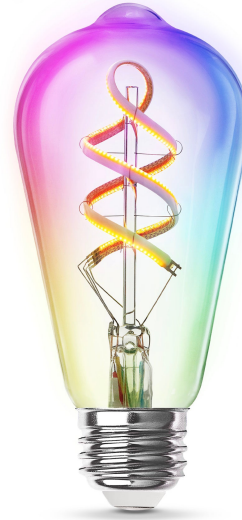

# 60W Replacement ST21 E26 Dimmable Color Changing Spiral Filament Vintage Decorative Smart Wifi LED Light Bulb

## Features

- Turn on/off and adjust lighting with your smartphone
- Compatible with Google Home and Amazon Alexa voice assistants
- Chose from millions of color to match your mood
- **Ideal usage:** Exposed-bulb Lighting Applications

## Specifications

<b>Item Number</b>	<b>Item Length (In)</b>	<b>Item Width (In)</b>	<b>Bulb Shape</b>
ST2160RGBW/FIL/AG/RP	5.3	2.5	ST
<b>Bulb Type</b>	<b>Bulb Base</b>	<b>Technology</b>	<b>Brightness (LUMENS)</b>
Straight Tubular	E26	LED - SMD	300
<b>Lumen Efficiency (LPW)</b>	<b>Color Accuracy (CRI)</b>	<b>Color Temperature (CCT)</b>	<b>Life Hours</b>
50.0	80	RGBW	15000
<b>Life Years</b>	<b>Voltage</b>	<b>Replacement</b>	<b>Annual Energy Cost</b>
13.7	120	60	0.72
<b>Energy Used (Wattage)</b>	<b>Battery Operated</b>	<b>Pack Quantity</b>	<b>Smart</b>
6	No	1	Yes
<b>Portable</b>	<b>Dimmable</b>	<b>Hardwire</b>	<b>Enclosed Fixture Rated</b>
No	No	No	Yes
<b>Safety Location</b>	<b>Energy Star</b>	<b>CEC Compliant</b>	
Damp	No	Not Regulated	