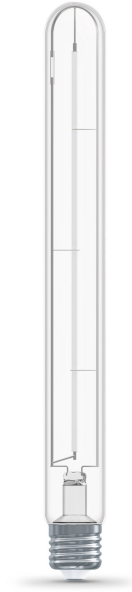

8.5W (60W Replacement) T10 E26 Dimmable Straight White Filament Clear Glass Vintage Edison LED Light Bulb, Daylight

Features

- Exposed white filament blends into the aesthetic of any room for maximum versatility
- High 90+ CRI bulbs bring out more natural skin tones and vibrant, true-to-life colors
- Looks as beautiful off as it does on

Specifications

Item Number	Item Length (In)	Item Width (In)	Bulb Shape
T10XL60S1950CAWFHDRP	11.0	1.2	T10
Bulb Type	Bulb Base	Brightness (LUMENS)	Lumen Efficiency (LPW)
Tubular	E26	800	94.12
Color Accuracy (CRI)	Color Temperature (CCT)	Life Hours	Life Years
90	5000	15000	13.7
Voltage	Replacement	Annual Energy Cost	Energy Efficiency
120	60	1.02	85.8%
Energy Used (Wattage)	Battery Operated	Pack Quantity	Smart
8.5	NO	1	No
Portable	Dimmable	Hardwire	Enclosed Fixture Rated
NO	YES	NO	YES
Safety Location	Energy Star	CEC Compliant	
Damp	No	Title 20	