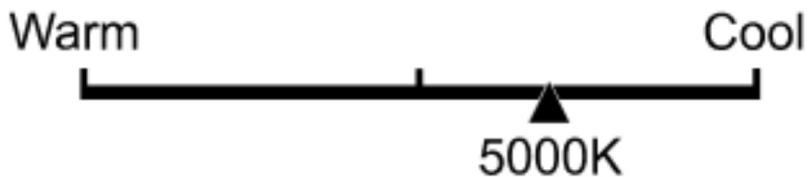

Lighting Facts Per Bulb

Brightness **1800 lumens**

Estimated Yearly Energy Cost **$2.41**

Based on 3 hrs/day, 11¢/kWh.
Cost depends on rates and use.

Life

Based on 3 hrs/day

32.0 years

Light Appearance

Energy Used **20 Watts**

T1248/850/LEDG2
/2

Brightness
1800
lumens

Estimated
Energy Cost

$2.41
per year