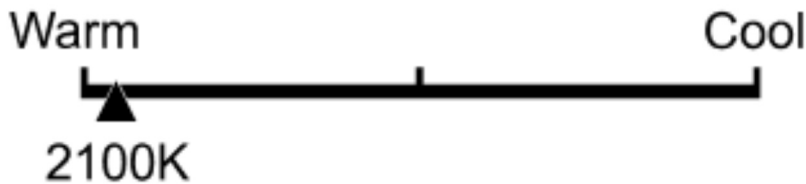

Lighting Facts Per Bulb

Brightness **300 lumens**

Estimated Yearly Energy Cost **$0.48**

Based on 3 hrs/day, 11¢/kWh.
Cost depends on rates and use.

Life

Based on 3 hrs/day

13.7 years

Light Appearance

Energy Used **4 Watts**

T14/CL/VG/LED

Brightness
300
lumens

Estimated
Energy Cost

$0.48

per year