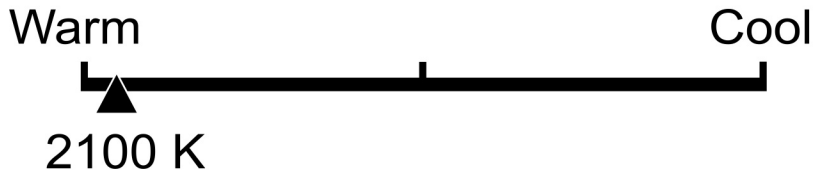

Lighting Facts Per Bulb

Brightness **300 lumens**

Estimated Yearly Energy Cost **\$0.48**

Based on 3 hrs/day, 11¢/kWh.
Cost depends on rates and use.

Life

Based on 3 hrs/day

13.7 years

Light Appearance