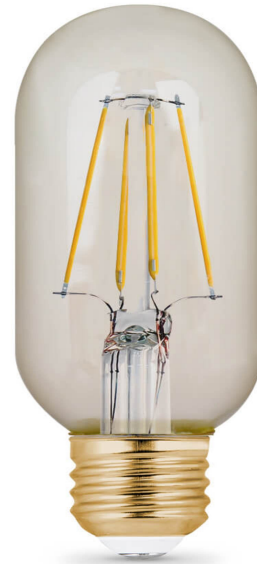

4W (40W Replacement) T14 E26 Dimmable Straight Filament Amber Glass Vintage Edison LED Light Bulb, Soft White

Features

- Combines the latest in LED technology with a timeless, traditional look
- Amber glow makes any space appear cozy and inviting
- Energy efficient LED technology uses considerably less power compared to equivalent incandescent lights

Specifications

Item Number	Item Width (In)	Item Length (In)	Bulb Shape
T14/VG/LED	1.8	4.2	T14
Bulb Type	Bulb Base	Bulb Finish	Dimmable
Tubular	E26	Amber	Yes
Technology	Energy Used (Wattage)	Replacement	Voltage
LED - Filament	4	40	120
Energy Efficiency	Annual Energy Cost	Brightness (LUMENS)	Lumen Efficiency (LPW)
90.0%	0.48	300	75.0
Color Temperature (CCT)	Color Accuracy (CRI)	Life Years	Life Hours
2100	80	13.7	15000
Pack Quantity	CEC Compliant	Warranty Years	Portable
1	Not Regulated	2	No
Hardwire	Battery Operated	Smart	Safety Location
No	No	No	Damp
Ideal Usage			
Wall Sconce			