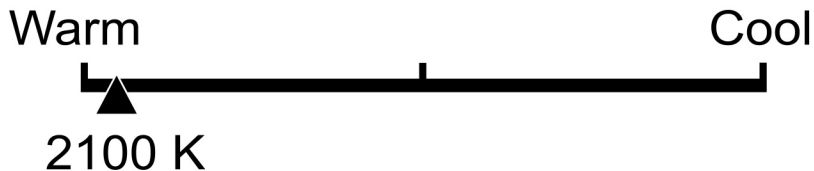

Lighting Facts Per Bulb

Brightness **300 lumens**

Estimated Yearly Energy Cost **$0.48**

Based on 3 hrs/day, 11¢/kWh.
Cost depends on rates and use.

Life

Based on 3 hrs/day

13.7 years

Light Appearance

Energy Used **4 Watts**

T1440/LED/HDRP/
4

Brightness
300
lumens

Estimated
Energy Cost
$0.48
per year