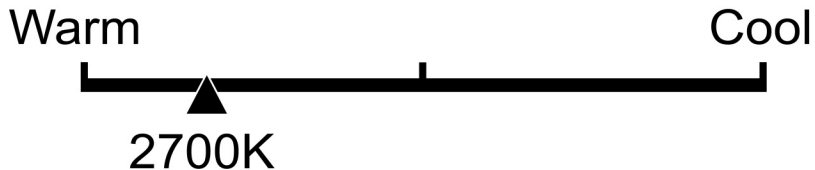

Lighting Facts Per Bulb

Brightness **310 lumens**

Estimated Yearly Energy Cost **\$0.54**

Based on 3 hrs/day, 11¢/kWh.
Cost depends on rates and use.

Life

Based on 3 hrs/day

13.7 years

Light Appearance