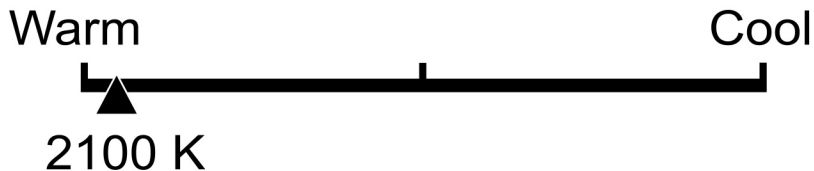

Lighting Facts Per Bulb

Brightness **200 lumens**

Estimated Yearly Energy Cost **\$0.54**

Based on 3 hrs/day, 11¢/kWh.
Cost depends on rates and use.

Life

Based on 3 hrs/day

13.7 years

Light Appearance