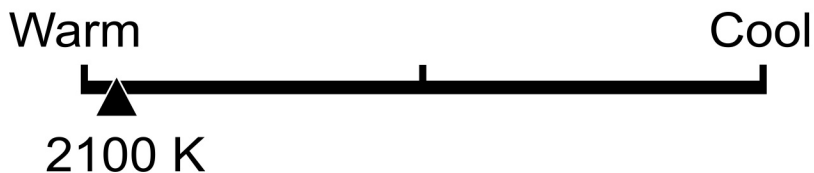

Lighting Facts Per Bulb

Brightness **300 lumens**

Estimated Yearly Energy Cost **\$0.48**

Based on 3 hrs/day, 11¢/kWh.
Cost depends on rates and use.

Life

Based on 3 hrs/day

13.7 years

Light Appearance