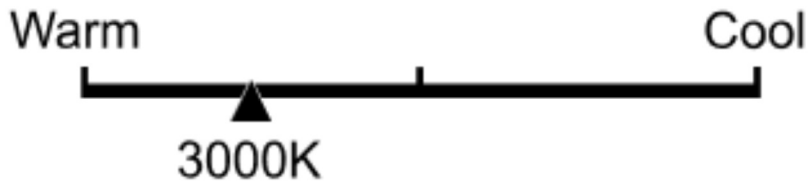

Lighting Facts Per Bulb

Brightness **1800 lumens**

Estimated Yearly Energy Cost **$2.17**

Based on 3 hrs/day, 11¢/kWh.
Cost depends on rates and use.

Life

Based on 3 hrs/day

32.0 years

Light Appearance

Energy Used **18 Watts**

T848/830/B/LED/
2

Brightness
1800
lumens

Estimated
Energy Cost

$2.17
per year