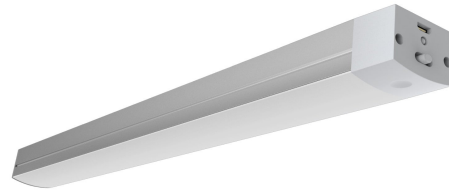

12.5 In Rechargeable LED Under Cabinet Light

Features

- Low profile light fits easily under cabinets and adds extra illumination to work spaces and kitchens
- Rechargeable battery eliminates the need for unseemly outlet cords
- Easy self-adhesive installation

Specifications

Item Number	Item Length (In)	Item Width (In)	Bulb Finish
UCL12.5/840/BAT	12.5	1.5	White
Fixture Type	Fixture Finish	Fixture Lens Material	Fixture Mount
Undercabinet Light	Aluminum	Plastic	Under Cabinet
Body Material	Housing Finish	Technology	Brightness (LUMENS)
Aluminum	Gray	LED - SMD	250
Color Accuracy (CRI)	Color Temperature (CCT)	Energy Efficiency	Battery Life Hours
80	4000	NA	8.5
Battery Operated	Pack Quantity	Smart	Portable
YES	1	No	YES
Dimmable	Hardwire	Enclosed Fixture Rated	Energy Star
NO	NO	No	No
CEC Compliant	Warranty Years		
Not Regulated	1		