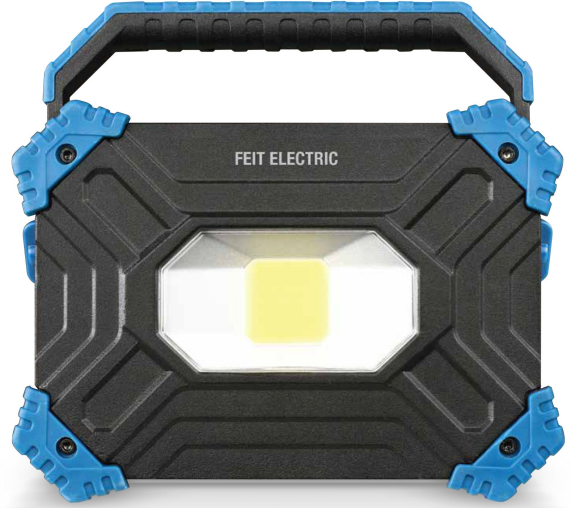

2000 Lumen Rechargeable Portable Work Light (2-Pack)

Features

- Durable weatherproof construction suitable for outdoor use
- Up to 12 hours of continual lighting on a single charge
- Choose from three preset brightness levels

Specifications

Item Number	Energy Efficiency	Battery Operated	Pack Quantity
WLR2000/2/TW	NA	YES	2
Smart	Portable	Dimmable	Hardwire
No	YES	No	NO
Enclosed Fixture Rated	Energy Star	CEC Compliant	
No	No	Not Regulated	